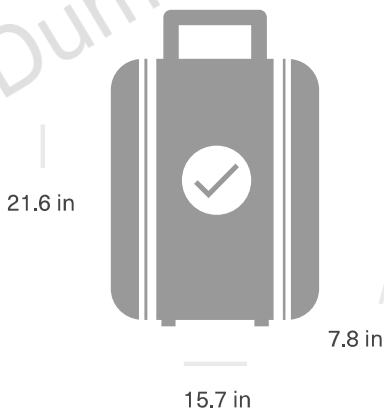

Flight details and services

Saturday, May 14, 2022

Economy Light

1:05PM ✈ **3:15PM**
FI471

London - Reykjavik
LGW - KEF

3h
10m
Non-stop

Baggage allowance

If your travel arrangements include more than one airline, other baggage allowance may apply.

Baggage allowance and charges are applied for the whole trip. It is not possible to book luggage for only a part of the trip.

Baggage allowance and fees are provided for information only. Additional allowance may apply depending on the traveler's individual passenger status (e.g. Saga Club membership)

Carry-on bag (22 lbs)
1 included

[What if my flights are operated by more than one airline?](#)

Passengers

Muhammad Suhail Saifi

+919654656959

Adult

craftmytourpackage@gmail.com